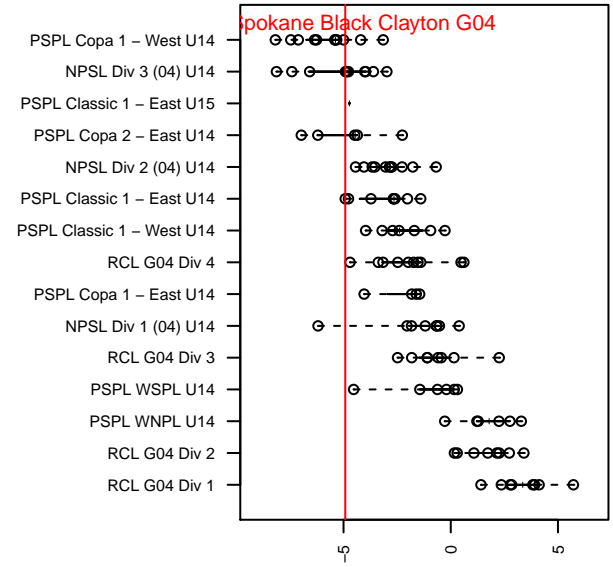

FC Spokane Black Clayton G04

FC Spokane
 Spokane, WA
 G04 total strength=862
 attack=2.03 defense=0.76
 fall league = PSPL Classic 1 – East U14

alt names used:
 FC SPOKANE CLAYTON
 FC SPOKANE CLAYTON (WA)
 FC Spokane Clayton–Slack
 FC Spokane GU04 Clayton
 FC SPOKANE STRASSER (WA)

Venues played:
 2017 Sounders FC Cup GU14 Silver
 2017 River City Cup U14 (2004) U14
 2017 River City Challenge U14 (2004) U14
 2017 PSPL Classic 1 – East U14

FC Spokane Black Clayton G04
 Dots are actual minus expected GF (blue circles) and GA (red triangles).
 Blue line is smoothed change in attack strength. Red is smoothed change in defense strength.

**attack and defense variance (black dot)
relative to other teams
and top 10 in region**

**attack and defense rating
relative to others at age
and all opponents in last 13 months**

Performance relative to 13 month average